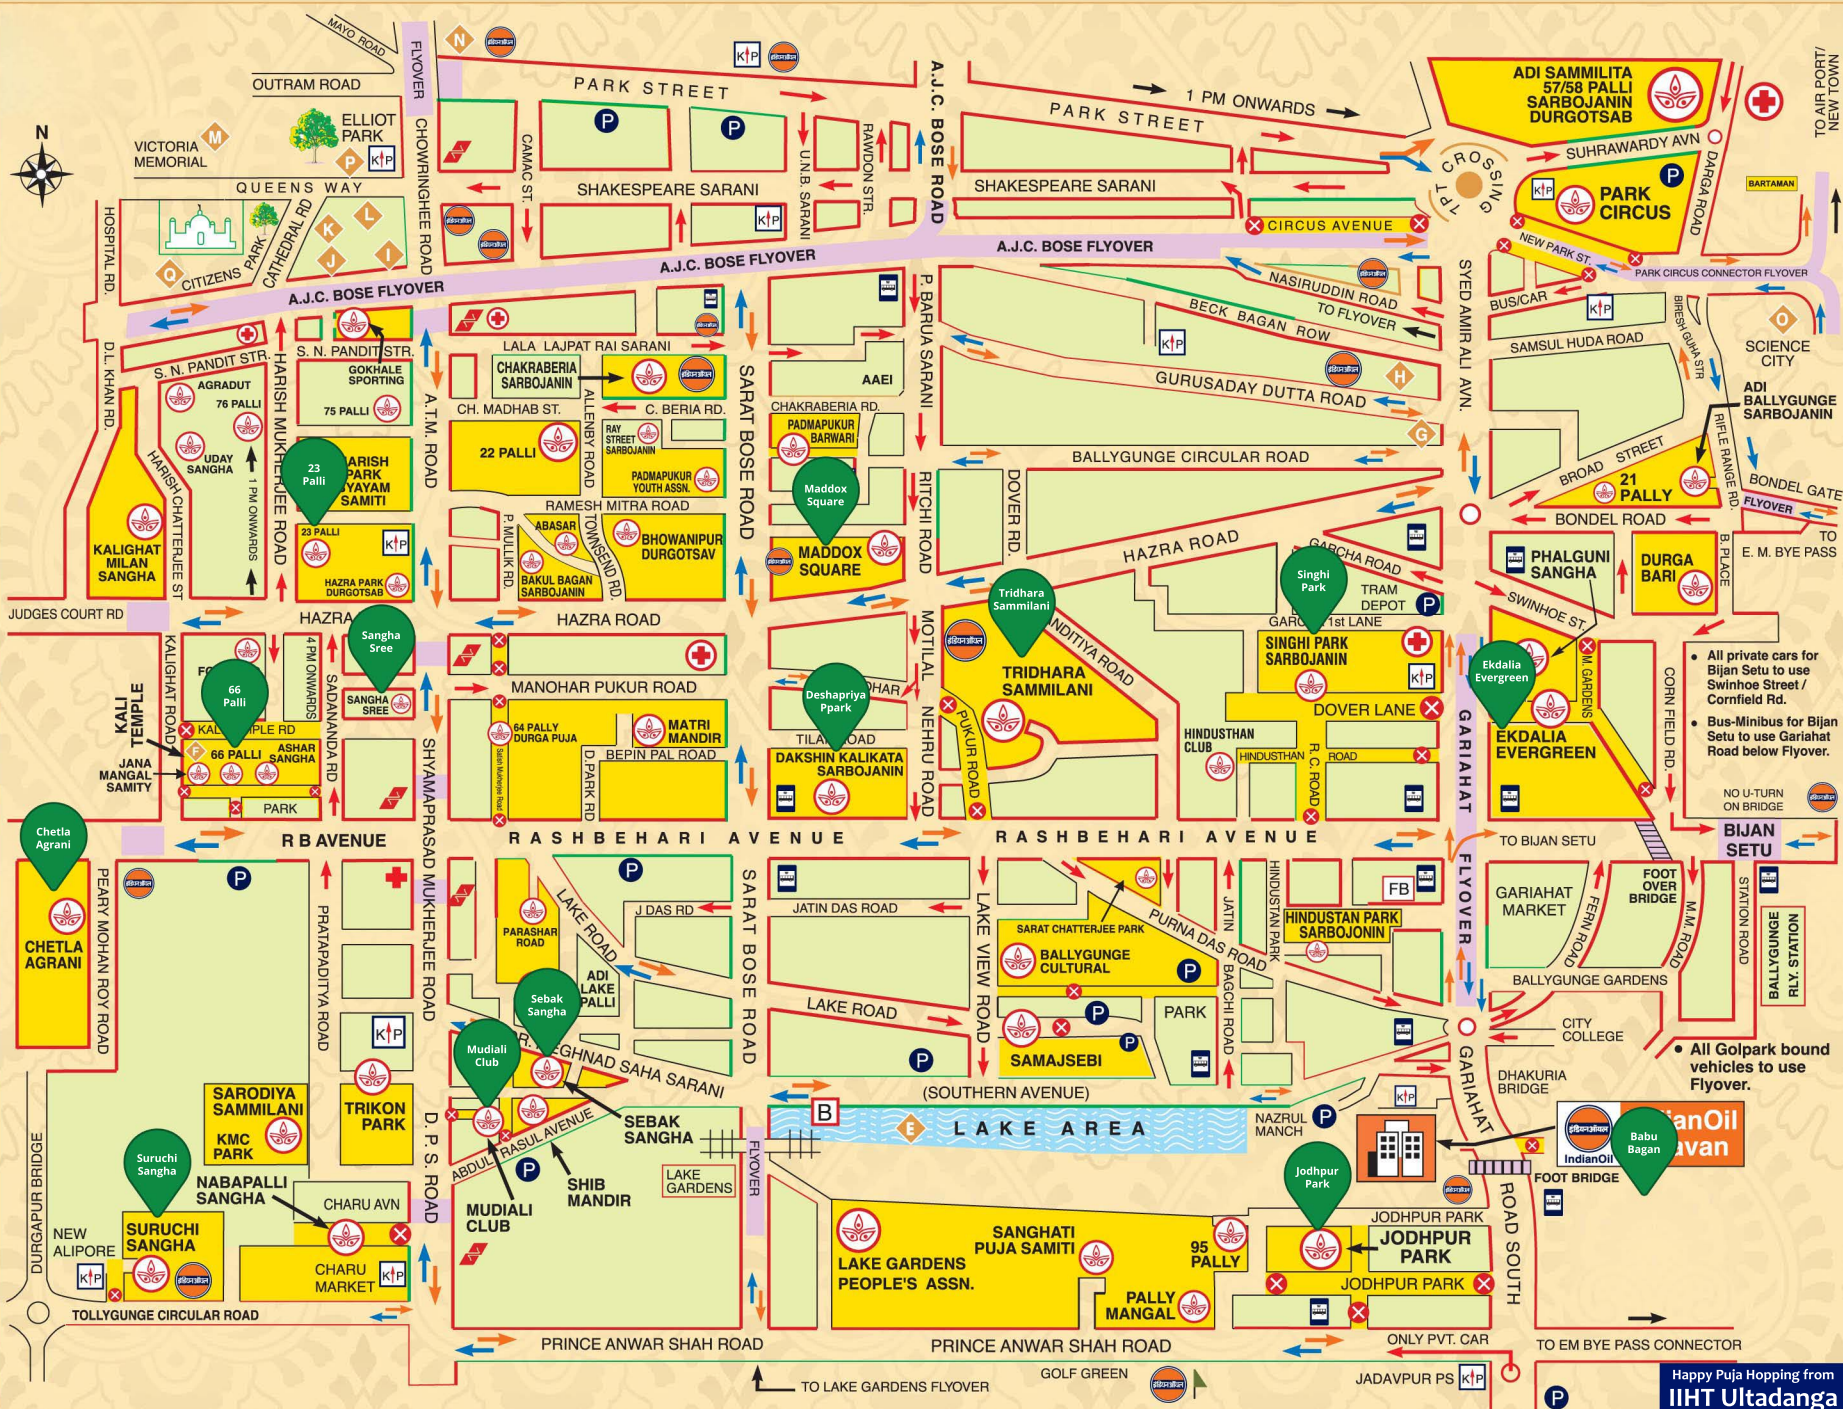

# SOUTH & SOUTHEAST KOLKATA

- All private cars for Bijan Setu to use Swinhoe Street / Cornfield Rd.
- Bus-Minibus for Bijan Setu to use Gariahat Road below Flyover.

- All Golpark bound vehicles to use Flyover.